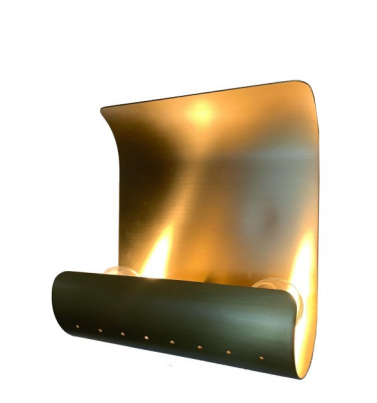

Item: W-4016
Size: 9"W x 9.5"H
4" Proj.
Lamp: 2 x 5W/Cand.
Finish: Brass