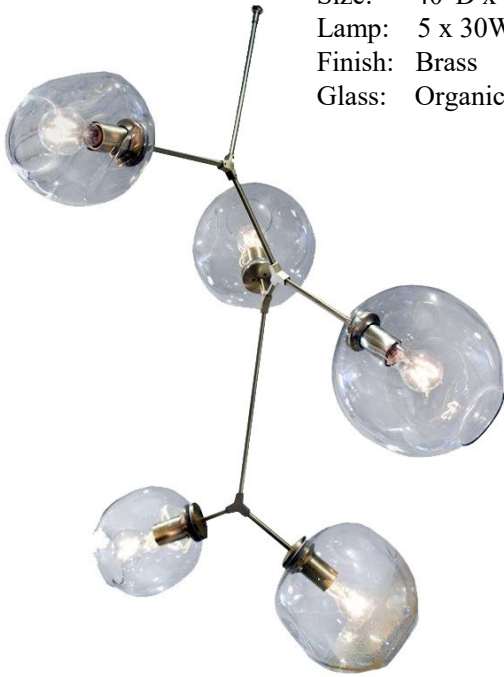

Chandeliers and Pendants

Item: CH-1006
Size: 40"D x 52"H
Lamp: 5 x 30W/Med.
Finish: Brass
Glass: Organic Clear