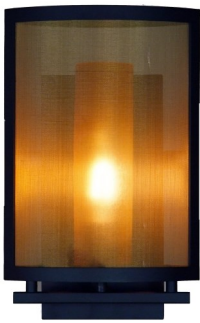

Item: W-2834
Size: 9"W x 14"H
Lamp: 1 x 5W/Cand.
Diffuser: Frosted Glass
Finish: Rub Bronze