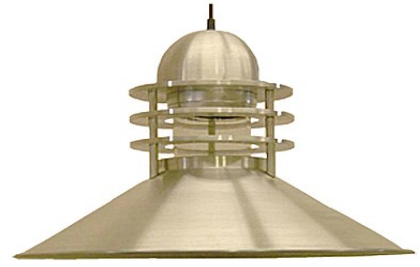

Item: P-7008-22
Size: 22"W x 18"H
Lamp: 1 x 100W/Med./A-2
Finish: Brushed Aluminum