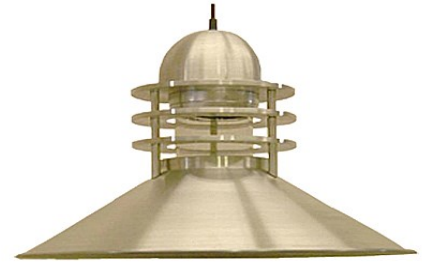

Item: P-7008-22
Size: 22"W x 18"H
Lamp: 1 x 100W/Med./A-2
Finish: Brushed Aluminum